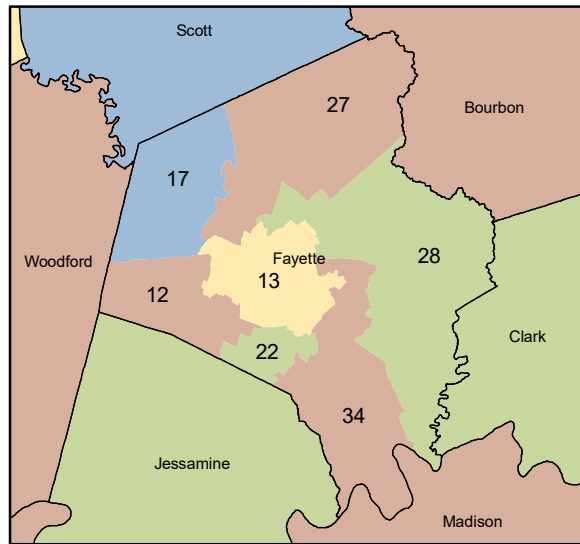

Jefferson Co. Detail

Fayette Co. Detail

Northern KY Detail

Plan: S1301B01